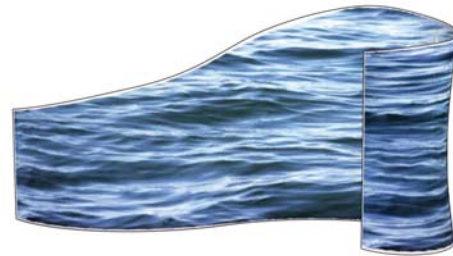

“Aqua”

“Terra”

“Celestial”

Riff™

8'h x 18'w x 2'6"d

10'h x 23'w x 3'd

Environmental graphic skins come in six images seen above

Lyric™
8'h x 10'w x 2'd
10'h x 12'w x 2'6"d

Grace Note™
8'h x 10'w x 2'd
10'h x 12'w x 2'6"d

Riff™
8'h x 18'w x 2'6"d
10'h x 23'w x 3'd

Trill™
8'h x 18'w x 2'6"d
10'h x 23'w x 3'd

Arabesque™
8'h x 18'w x 2'6"d
10'h x 23'w x 3'd

Tremolo™
8'h x 16'w x 4'd
10'h x 20'w x 5'd

Crescendo™
14'h x 22'w x 5'd
18'h x 30'w x 10'd

Legato™
10'h x 10'w x 8'd
16'h x 16'w x 13'd

Environmental graphic skins shown above in Oceanly
Fascinating Rhythms may freestand or be suspended overhead using clamps.